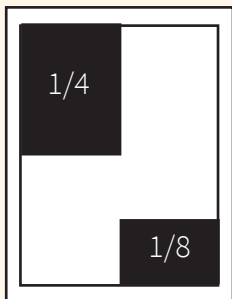

The Abstract Elephant Magazine

Advertising Rate Card

Demographics

AGE

18-24 15%
25-34 35%
35-44 33%
45-54 17%

GENDER

Male 41%
Female 59%

AD

SIZE

PRICE

1/8 pg	3.75" x 2.5"	\$10
1/4 pg	3.75" x 5.0"	\$15
1/2 pg	7.5" x 5.0"	\$20
1 pg	7.5" x 10"	\$30
2 pg	16" x 10"	\$45

Digital Issues

Website

sticky header

sidebar

content pg

AD

SIZE

PRICE /
MONTH

PRICE /
3 MONTHS

<p>sidebar</p> <p>content pg</p> <p>sticky header or footer</p>

<p>400px X 300px</p> <p>768px X 90px</p> <p>768px X 1366px</p>
--

<p>\$10</p> <p>\$20</p> <p>\$30</p>

<p>\$25</p> <p>\$50</p> <p>\$75</p>
