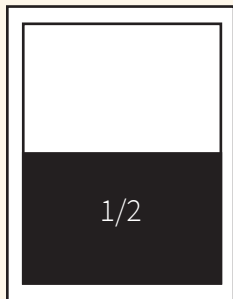

The Abstract Elephant Magazine

Advertising Rate Card

Demographics

AGE

18-24 15%
25-34 35%
35-44 33%
45-54 17%

GENDER

Male 41%
Female 59%

AD

SIZE

PRICE

1/8 pg	3.75" x 2.5"	\$10
1/4 pg	3.75" x 5.0"	\$15
1/2 pg	7.5" x 5.0"	\$20
1 pg	7.5" x 10"	\$30
2 pg	16" x 10"	\$45

Digital Issues

Website

sticky header

sidebar

content pg

AD

SIZE

PRICE /
MONTH

PRICE /
3 MONTHS

<p>sidebar</p> <p>content pg</p> <p>sticky header or footer</p>

<p>400px X 300px</p> <p>768px X 90px</p> <p>768px X 1366px</p>
--

<p>\$10</p> <p>\$20</p> <p>\$30</p>

<p>\$25</p> <p>\$50</p> <p>\$75</p>
